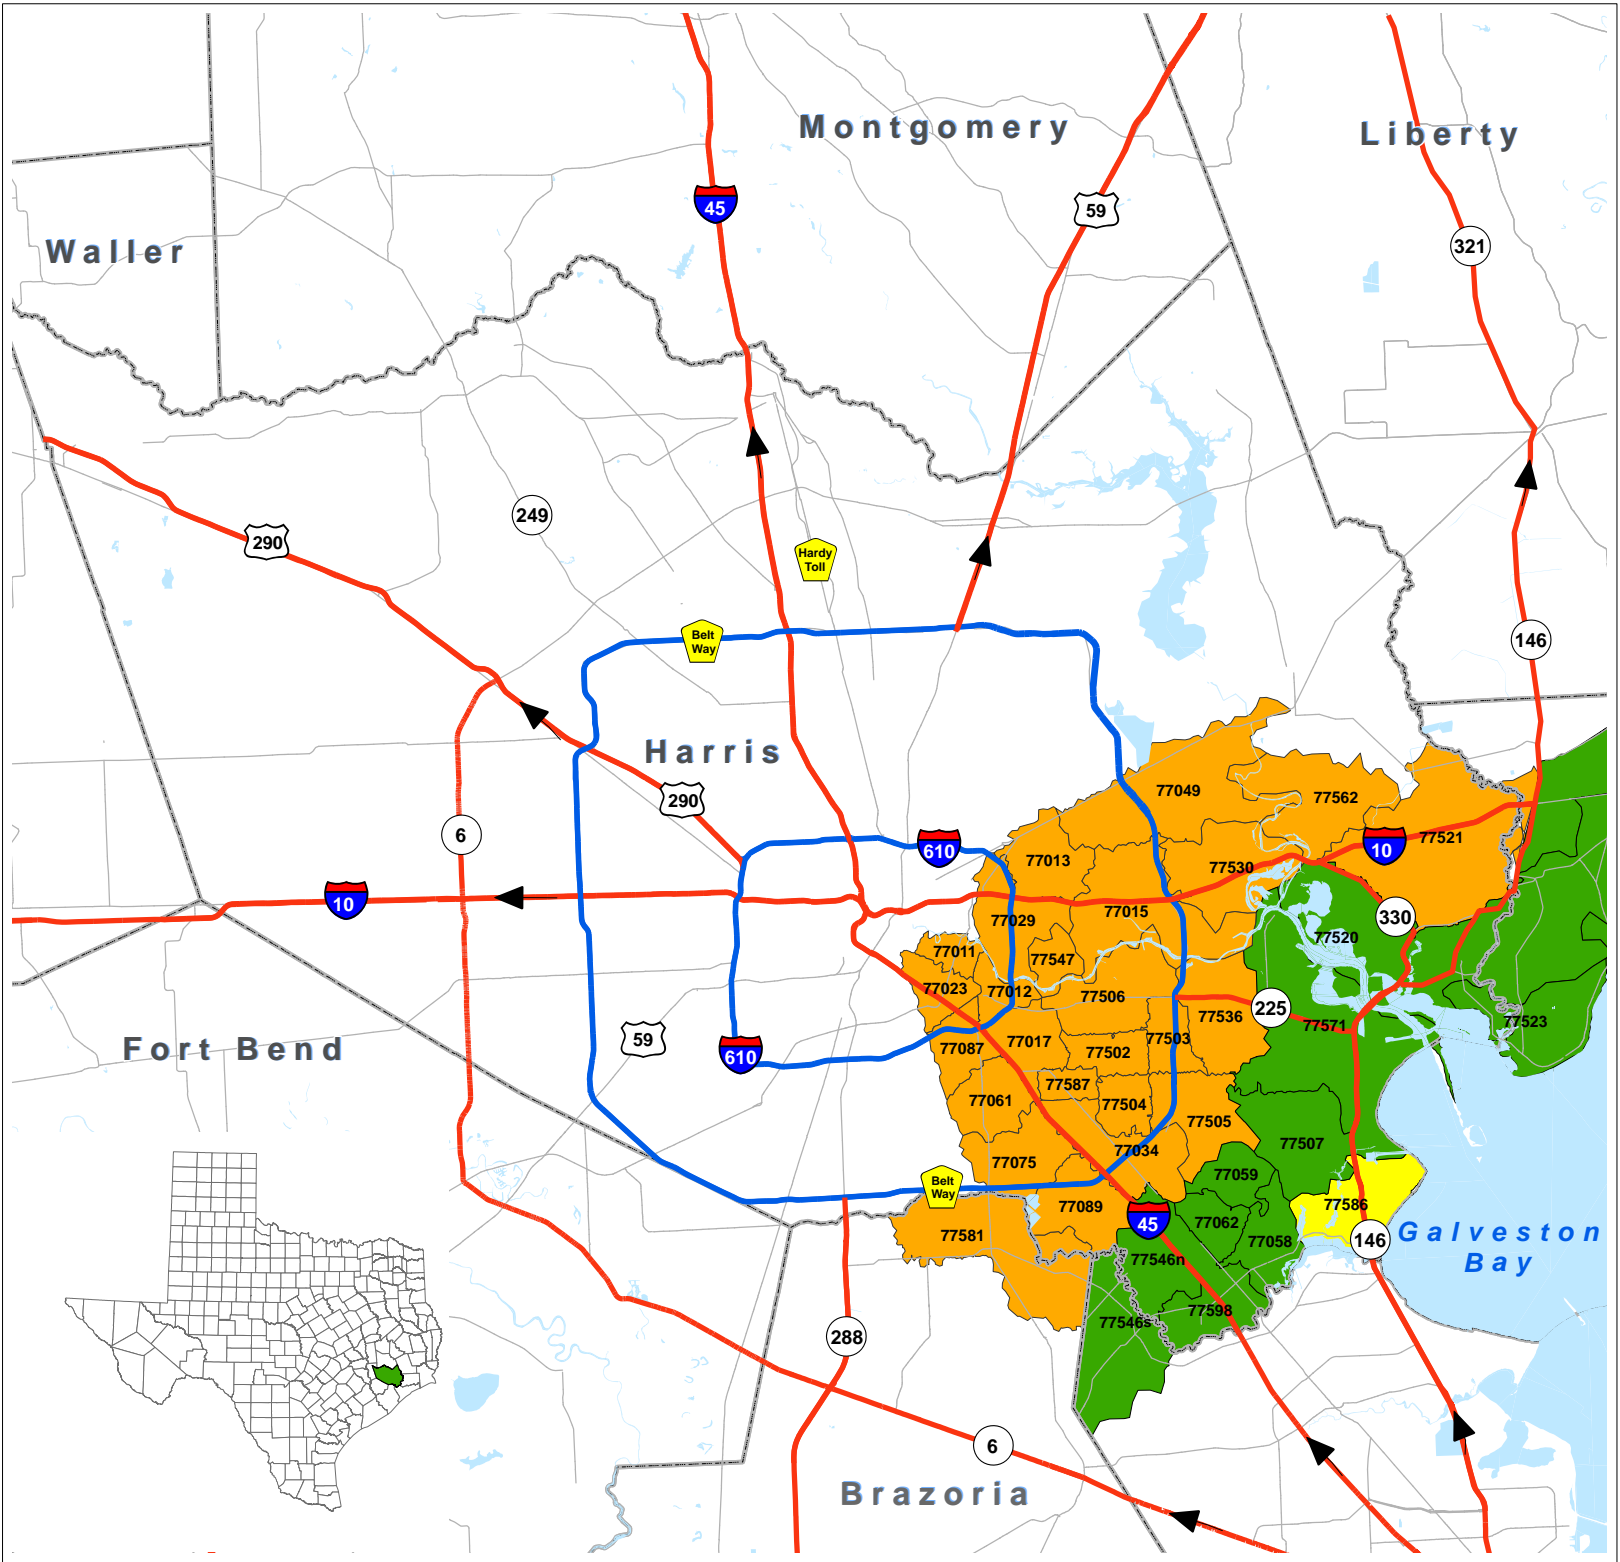

Harris County Hurricane Evacuation Zip-Zones A, B and C

Zip-Zone A				
77586				
Zip-Zone B				
77058	77062	77520	77546n	77598
77059	77507	77523	77571	
Zip-Zone C				
77011	77029	77087	77506	77581
77012	77034	77089	77521	77587
77013	77049	77502	77530	
77015	77017	77503	77536	
77017	77061	77504	77547	
77023	77075	77505	77562	

Route Designation

-  Evacuation Corridors
-  Evacuation Connections
-  Other Roads
-  County Boundary

Expiration Date December 2009
Map Created by:
Houston-Galveston Area Council